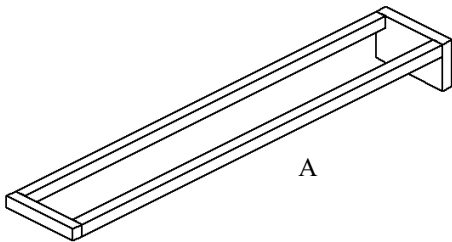

## Installation Guide

Code: V5433, V5434, V5435

| Parts Included          | QTY |
|-------------------------|-----|
| A - Double Towel Hanger | 1   |
| B - Screw               | 2   |
| C - Set Screw           | 1   |
| D - Allen Key           | 1   |
| E - Bracket             | 1   |

| Model # | Description              | Finish         | Weight (lb) | WxHxD (mm)    | WxHxD (Inches) | Metal Type |
|---------|--------------------------|----------------|-------------|---------------|----------------|------------|
| V5433   | Fire Double Towel Hanger | Chrome         | 1.5         | 70 x 40 x 400 | 3 x 1.5 x 16   | Brass      |
| V5434   | Fire Double Towel Hanger | Brushed Nickel | 1.5         | 70 x 40 x 400 | 3 x 1.5 x 16   | Brass      |
| V5435   | Fire Double Towel Hanger | Matte Black    | 1.5         | 70 x 40 x 400 | 3 x 1.5 x 16   | Brass      |